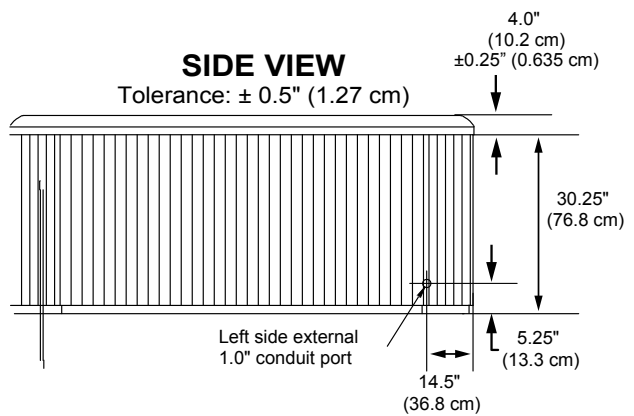

## SEAT DEPTHS

- A = 25.50" (64.7 cm)
- B = 27.50" (69.9 cm)
- C = 27.50" (69.9 cm)
- D = 27.40" (69.6 cm)
- E = 30.25" (76.8 cm)

Listed dimensions represent distance from top of acrylic to lowest point in seat. Tolerance  $\pm 0.5"$  (1.27 cm).

## Portable Dimensions

**FRONT VIEW**  
(Front view with stereo option shown)  
Tolerance:  $\pm 0.5"$  (1.27 cm)

**IMPORTANT! Always measure each hot tub for exact dimensions BEFORE designing its foundational support and/or decking.**