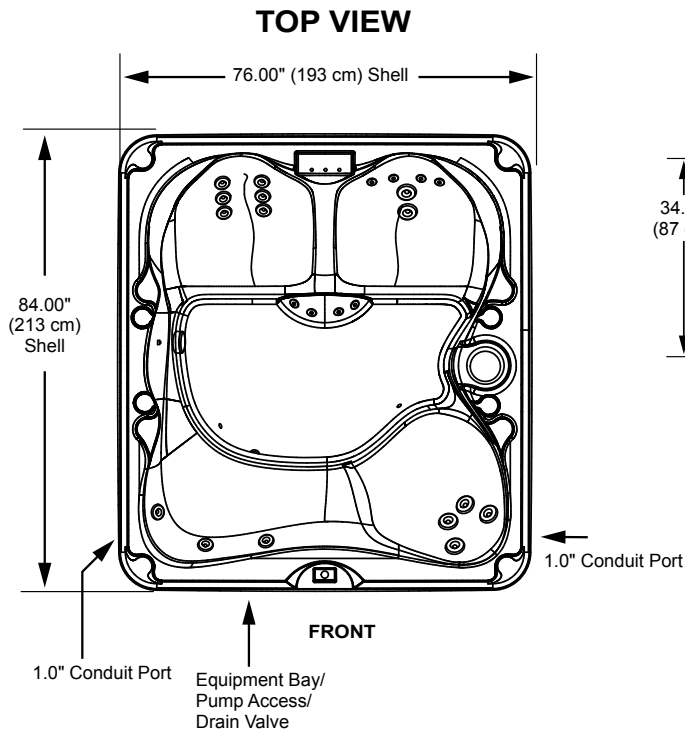

## SEAT DEPTHS

- A = 25.50" (64.7 cm)
- B = 27.50" (69.9 cm)
- C = 27.50" (69.9 cm)
- D = 27.40" (69.6 cm)
- E = 30.25" (76.8 cm)

Listed dimensions represent distance from top of acrylic to lowest point in seat. Tolerance  $\pm 0.5"$  (1.27 cm).

\*(See Warranty Document for Specific Details)

Dimensions/Specifications Subject To Change Without Notice

## Portable Dimensions

**FRONT VIEW**  
(Front view with stereo option shown)  
Tolerance:  $\pm 0.5"$  (1.27 cm)

**IMPORTANT! Always measure each hot tub for exact dimensions BEFORE designing its foundational support and/or decking.**