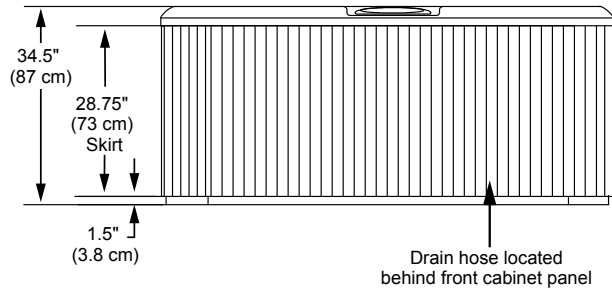

## SEAT DEPTHS

- A = 25.50" (64.7 cm)
- B = 27.50" (69.9 cm)
- C = 27.50" (69.9 cm)
- D = 27.40" (69.6 cm)
- E = 30.25" (76.8 cm)

Listed dimensions represent distance from top of acrylic to lowest point in seat. Tolerance  $\pm 0.5"$  (1.27 cm).

## Portable Dimensions

**FRONT VIEW**  
(Front view with stereo option shown)  
Tolerance:  $\pm 0.5"$  (1.27 cm)

**IMPORTANT! Always measure each hot tub for exact dimensions BEFORE designing its foundational support and/or decking.**