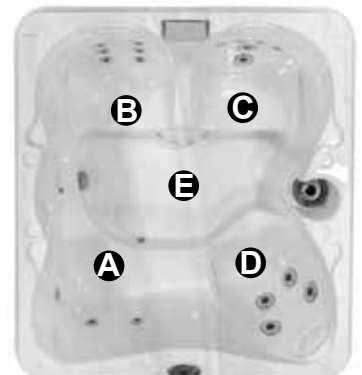

## Operation/Seat Depths

- Jets Pump 1: Powers All Jets + Waterfall when running
- Air is on, all of the time, when Jets pump 1 is running.

### 23 Total Jets

Spa Operation Subject To Change Without Notice

## SEAT DEPTHS

- A = 25.50" (64.7 cm)
- B = 27.50" (69.9 cm)
- C = 27.50" (69.9 cm)
- D = 27.40" (69.6 cm)
- E = 30.25" (76.8 cm)

Listed dimensions represent distance from top of acrylic to lowest point in seat. Tolerance  $\pm 0.5"$  (1.27 cm).