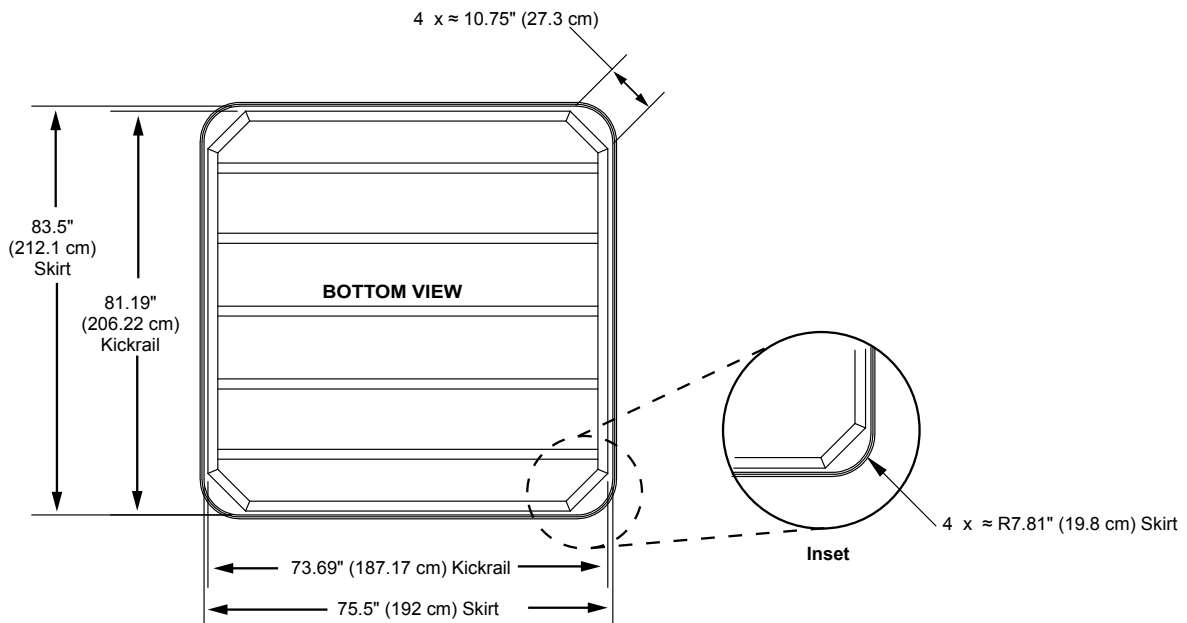

## SEAT DEPTHS

- A = 25.50" (64.7 cm)
- B = 27.50" (69.9 cm)
- C = 27.50" (69.9 cm)
- D = 27.40" (69.6 cm)
- E = 30.25" (76.8 cm)

Listed dimensions represent distance from top of acrylic to lowest point in seat. Tolerance  $\pm 0.5"$  (1.27 cm).

## Portable Dimensions

**FRONT VIEW**  
(Front view with stereo option shown)  
Tolerance:  $\pm 0.5"$  (1.27 cm)

**IMPORTANT! Always measure each hot tub for exact dimensions BEFORE designing its foundational support and/or decking.**