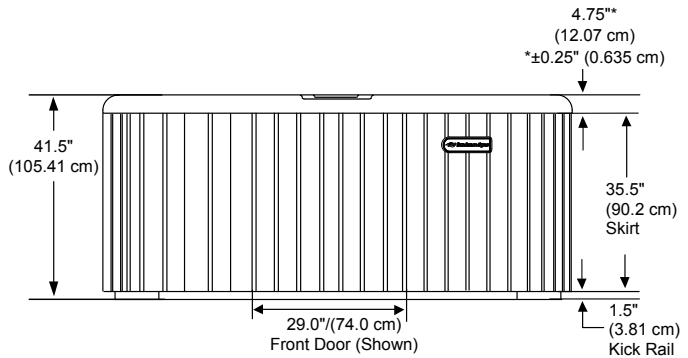

66 Total Jets

- Jets Pump 3: Seat E Jets, Seat F Jets and Footwell Jets are always on when this pump is running

Spa Operation Subject To Change Without Notice

SEAT DEPTHS

- A = 26.50" (67.31 cm)**
- B = 26.00" (66.04 cm)**
- C = 26.00" (66.04 cm)**
- D = 27.63" (70.15 cm)**
- E = 21.38" (54.31 cm)**
- F = 26.50" (67.31 cm)**
- G = 25.75" (65.41 cm)**
- H = 16.38" (41.61 cm)**
- I = 36.00" (91.44 cm)**

Listed dimensions represent distance from top of acrylic to lowest point in seat. **Tolerance ± 0.5" (1.27 cm).**

Dimensions/Specifications Subject To Change Without Notice

Sundance Spas 880 Aspen

Portable Dimensions

TOP VIEW

FRONT/BACK VIEW
Tolerance: ± 0.5" (1.27 cm)

RIGHT SIDE VIEW
Tolerance: ± 0.5" (1.27 cm)

IMPORTANT! Always measure each hot tub for exact dimensions BEFORE designing its foundational support and/or decking.