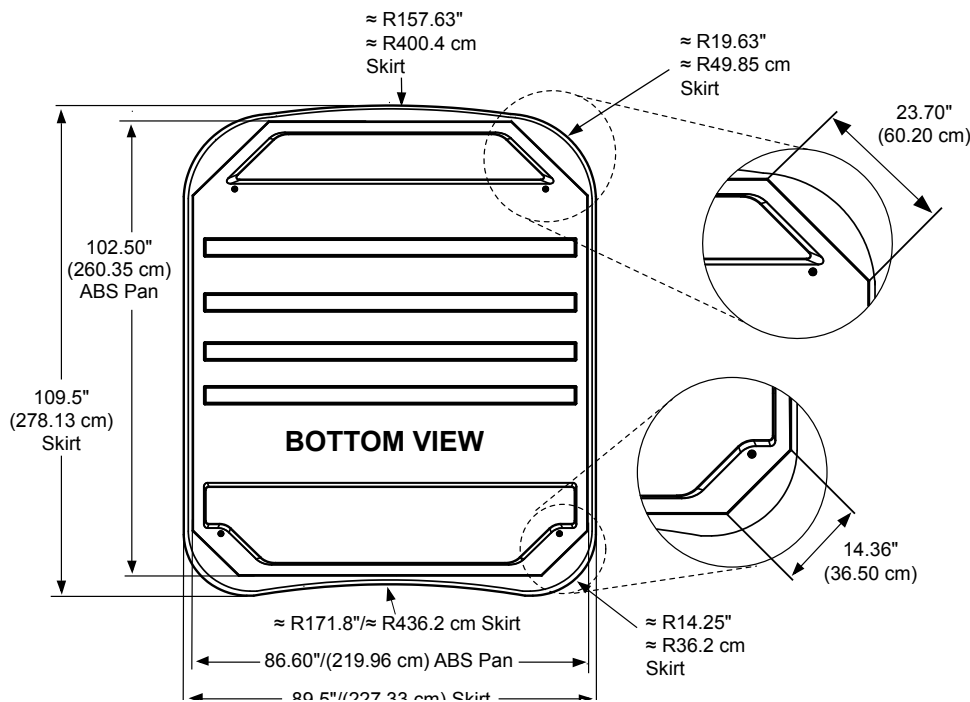

66 Total Jets

- Jets Pump 3: Seat E Jets, Seat F Jets and Footwell Jets are always on when this pump is running

Spa Operation Subject To Change Without Notice

SEAT DEPTHS

- A = 26.50" (67.31 cm)**
- B = 26.00" (66.04 cm)**
- C = 26.00" (66.04 cm)**
- D = 27.63" (70.15 cm)**
- E = 21.38" (54.31 cm)**
- F = 26.50" (67.31 cm)**
- G = 25.75" (65.41 cm)**
- H = 16.38" (41.61 cm)**
- I = 36.00" (91.44 cm)**

Listed dimensions represent distance from top of acrylic to lowest point in seat. **Tolerance ± 0.5" (1.27 cm).**

Dimensions/Specifications Subject To Change Without Notice

Sundance Spas 880 Aspen

Portable Dimensions

TOP VIEW

FRONT/BACK VIEW
Tolerance: ± 0.5" (1.27 cm)

RIGHT SIDE VIEW
Tolerance: ± 0.5" (1.27 cm)

IMPORTANT! Always measure each hot tub for exact dimensions BEFORE designing its foundational support and/or decking.