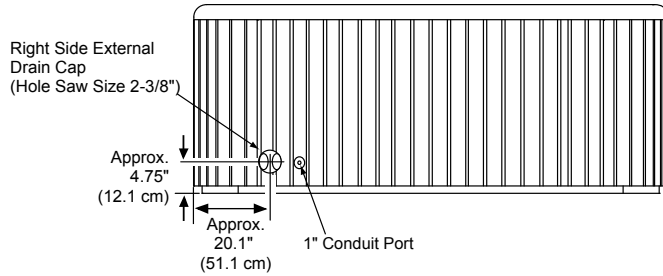

66 Total Jets

- Jets Pump 3: Seat E Jets, Seat F Jets and Footwell Jets are always on when this pump is running

Spa Operation Subject To Change Without Notice

SEAT DEPTHS

- A = 26.50" (67.31 cm)**
- B = 26.00" (66.04 cm)**
- C = 26.00" (66.04 cm)**
- D = 27.63" (70.15 cm)**
- E = 21.38" (54.31 cm)**
- F = 26.50" (67.31 cm)**
- G = 25.75" (65.41 cm)**
- H = 16.38" (41.61 cm)**
- I = 36.00" (91.44 cm)**

Listed dimensions represent distance from top of acrylic to lowest point in seat. **Tolerance ± 0.5" (1.27 cm).**

Dimensions/Specifications Subject To Change Without Notice

Sundance Spas 880 Aspen

Portable Dimensions

TOP VIEW

FRONT/BACK VIEW
Tolerance: ± 0.5" (1.27 cm)

RIGHT SIDE VIEW
Tolerance: ± 0.5" (1.27 cm)

IMPORTANT! Always measure each hot tub for exact dimensions BEFORE designing its foundational support and/or decking.