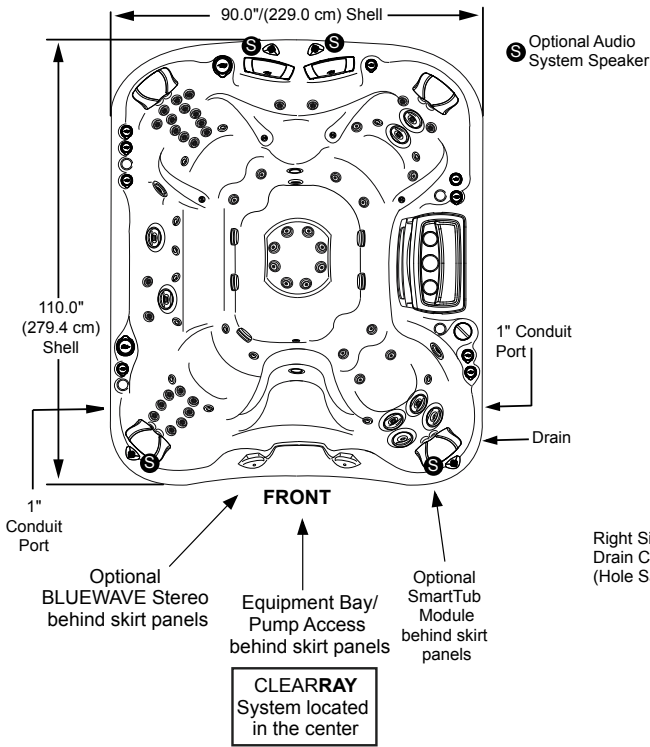

66 Total Jets

- Jets Pump 3: Seat E Jets, Seat F Jets and Footwell Jets are always on when this pump is running

Spa Operation Subject To Change Without Notice

SEAT DEPTHS

- A = 26.50" (67.31 cm)**
- B = 26.00" (66.04 cm)**
- C = 26.00" (66.04 cm)**
- D = 27.63" (70.15 cm)**
- E = 21.38" (54.31 cm)**
- F = 26.50" (67.31 cm)**
- G = 25.75" (65.41 cm)**
- H = 16.38" (41.61 cm)**
- I = 36.00" (91.44 cm)**

Listed dimensions represent distance from top of acrylic to lowest point in seat. **Tolerance ± 0.5" (1.27 cm).**

Dimensions/Specifications Subject To Change Without Notice

Sundance Spas 880 Aspen

Portable Dimensions

TOP VIEW

FRONT/BACK VIEW
Tolerance: ± 0.5" (1.27 cm)

RIGHT SIDE VIEW
Tolerance: ± 0.5" (1.27 cm)

IMPORTANT! Always measure each hot tub for exact dimensions BEFORE designing its foundational support and/or decking.