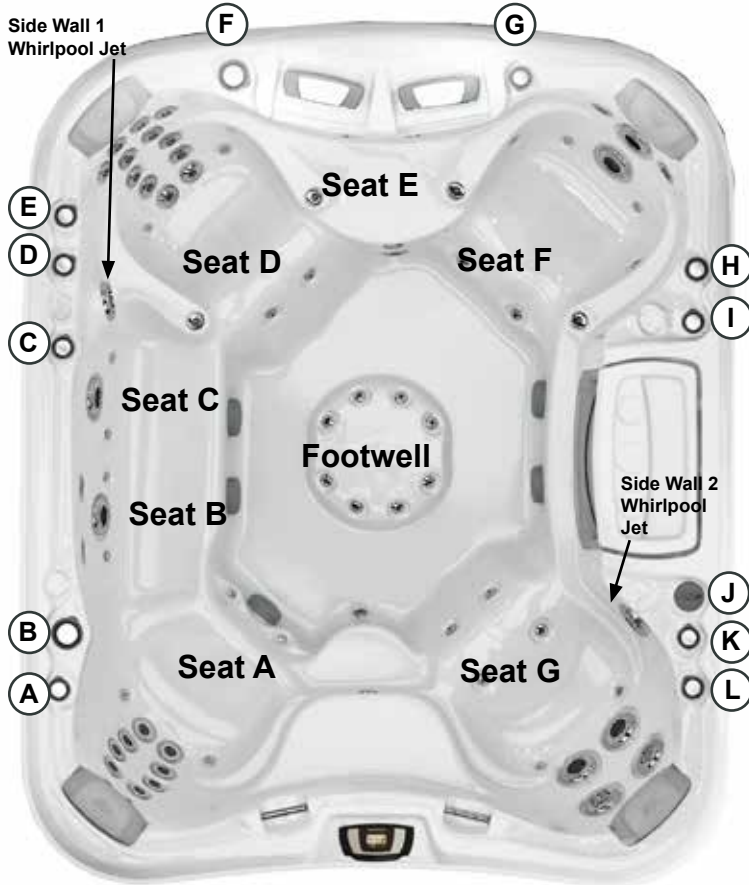

*(See Warranty Document for Specific Details)

Dimensions/Specifications Subject To Change Without Notice

Sundance Spas 880 Aspen

Operation/Seat Depths

- (A)** Air Control - Activates Seat A Jets (2 Fluidix Nex, 8 Fluidix Reflex), Seat B Jets (2 Fluidix Reflex, 1 Fluidix Intelli-Jet) and Seat C Jet (1 Fluidix Intelli-Jet)
- (B)** Massage Selector [Pump 1] - Adjusts Massage Level Between Seat A Jets + Seat B Jets + Seat C Jets and both Side Wall Whirlpool Jets
- (C)** Air Control - Activates Side Wall 1 Whirlpool Jet
- (D)** Air Control - Activates Lower Seat D Jets (6 Fluidix-ST, 2 Pulsators, 2 Accu-Pressure)
- (E)** Air Control - Activates Upper Seat D Jets (2 Fluidix Nex, 6 Fluidix-ST)
- (F)** Massage Selector [Pump 2] - Adjusts Massage Level Between Seat D Jets and Seat G Jets
- (G)** Air Control - Activates Seat E (2 Fluidix Reflex) + Seat F Jets (2 Fluidix Nex, 2 Fluidix Reflex, 2 Fluidix Intelli-Jets, 2 Pulsators, 4 Accu-Pressure)
- (H)** Waterfall Selector [8-Hour Circ. Pump] - Controls Waterfall Output
- (I)** Air Control - Activates Center Footwell Jets (8 Accu-Pressure)
- (J)** SunScents Dispenser
- (K)** Air Control - Activates Side Wall 2 Whirlpool Jet
- (L)** Air Control - Activates Seat G Jets (2 Fluidix Nex, 2 Vortex, 2 Fluidix Intelli-Jet, 4 Accu-Pressure)

66 Total Jets

- Jets Pump 3: Seat E Jets, Seat F Jets and Footwell Jets are always on when this pump is running

Spa Operation Subject To Change Without Notice

SEAT DEPTHS

- A = 26.50" (67.31 cm)**
- B = 26.00" (66.04 cm)**
- C = 26.00" (66.04 cm)**
- D = 27.63" (70.15 cm)**
- E = 21.38" (54.31 cm)**
- F = 26.50" (67.31 cm)**
- G = 25.75" (65.41 cm)**
- H = 16.38" (41.61 cm)**
- I = 36.00" (91.44 cm)**