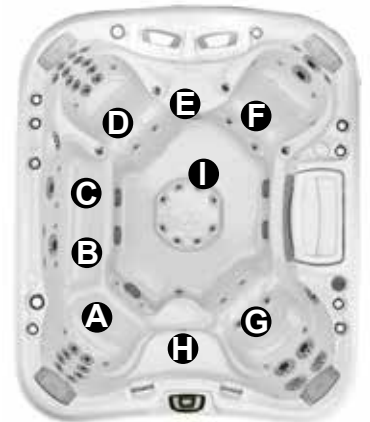

*(See Warranty Document for Specific Details)

Dimensions/Specifications Subject To Change Without Notice

Sundance Spas 880 Aspen

Operation/Seat Depths

- (A)** Air Control - Activates Seat A Jets (2 Fluidix Nex, 8 Fluidix Reflex), Seat B Jets (2 Fluidix Reflex, 1 Fluidix Intelli-Jet) and Seat C Jet (1 Fluidix Intelli-Jet)
- (B)** Massage Selector [Pump 1] - Adjusts Massage Level Between Seat A Jets + Seat B Jets + Seat C Jets and both Side Wall Whirlpool Jets
- (C)** Air Control - Activates Side Wall 1 Whirlpool Jet
- (D)** Air Control - Activates Lower Seat D Jets (6 Fluidix-ST, 2 Pulsators, 2 Accu-Pressure)
- (E)** Air Control - Activates Upper Seat D Jets (2 Fluidix Nex, 6 Fluidix-ST)
- (F)** Massage Selector [Pump 2] - Adjusts Massage Level Between Seat D Jets and Seat G Jets
- (G)** Air Control - Activates Seat E (2 Fluidix Reflex) + Seat F Jets (2 Fluidix Nex, 2 Fluidix Reflex, 2 Fluidix Intelli-Jets, 2 Pulsators, 4 Accu-Pressure)
- (H)** Waterfall Selector [8-Hour Circ. Pump] - Controls Waterfall Output
- (I)** Air Control - Activates Center Footwell Jets (8 Accu-Pressure)
- (J)** SunScents Dispenser
- (K)** Air Control - Activates Side Wall 2 Whirlpool Jet
- (L)** Air Control - Activates Seat G Jets (2 Fluidix Nex, 2 Vortex, 2 Fluidix Intelli-Jet, 4 Accu-Pressure)

66 Total Jets

- Jets Pump 3: Seat E Jets, Seat F Jets and Footwell Jets are always on when this pump is running

Spa Operation Subject To Change Without Notice

SEAT DEPTHS

- A = 26.50" (67.31 cm)**
- B = 26.00" (66.04 cm)**
- C = 26.00" (66.04 cm)**
- D = 27.63" (70.15 cm)**
- E = 21.38" (54.31 cm)**
- F = 26.50" (67.31 cm)**
- G = 25.75" (65.41 cm)**
- H = 16.38" (41.61 cm)**
- I = 36.00" (91.44 cm)**

Listed dimensions represent distance from top of acrylic to lowest point in seat. **Tolerance ± 0.5" (1.27 cm).**

Dimensions/Specifications Subject To Change Without Notice

Sundance Spas 880 Aspen

Portable Dimensions