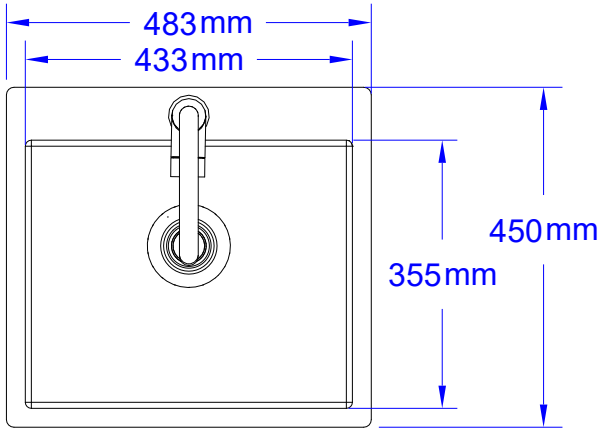

ITEM: #22391CE
BULL PREMIUM LARGE
SINK (EUROPE)

Top View

Isometric View

Front View

SEE NOTE #2

Side View

SPEC SHEET NOTES:

1. CUTOUT DIMENSIONS 460L X 433D X 210H
2. DRAIN CONNECTION: 40mm
3. SCALE: 1:10 (Printer page scaling none, do not use fit to printable area option)
4. REVISION: 03/2019