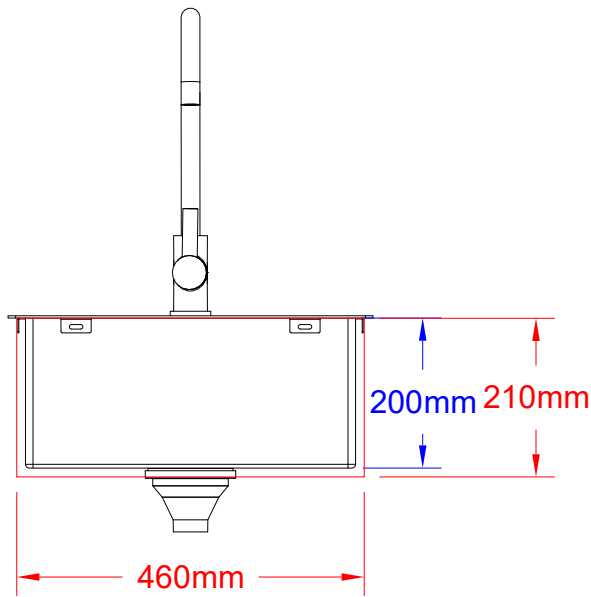

ITEM: #22391CE
BULL PREMIUM LARGE
SINK (EUROPE)

Top View

Isometric View

Front View

SEE NOTE #2

Side View

SPEC SHEET NOTES:

1. CUTOUT DIMENSIONS 460L X 433D X 210H
2. DRAIN CONNECTION: 40mm
3. SCALE: 1:10 (Printer page scaling none, do not use fit to printable area option)
4. REVISION: 03/2019