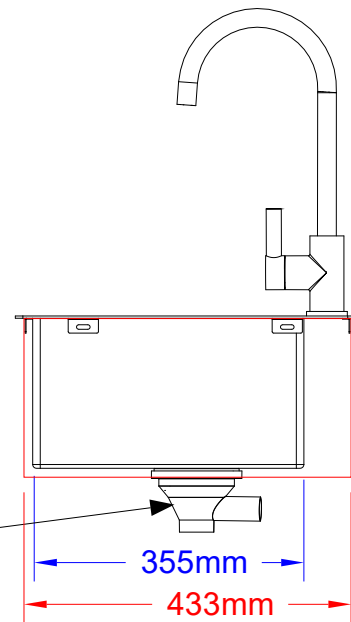

ITEM: #22391CE
BULL PREMIUM LARGE
SINK (EUROPE)

Top View

Isometric View

Front View

SEE NOTE #2

Side View

SPEC SHEET NOTES:

1. CUTOUT DIMENSIONS 460L X 433D X 210H
2. DRAIN CONNECTION: 40mm
3. SCALE: 1:10 (Printer page scaling none, do not use fit to printable area option)
4. REVISION: 03/2019