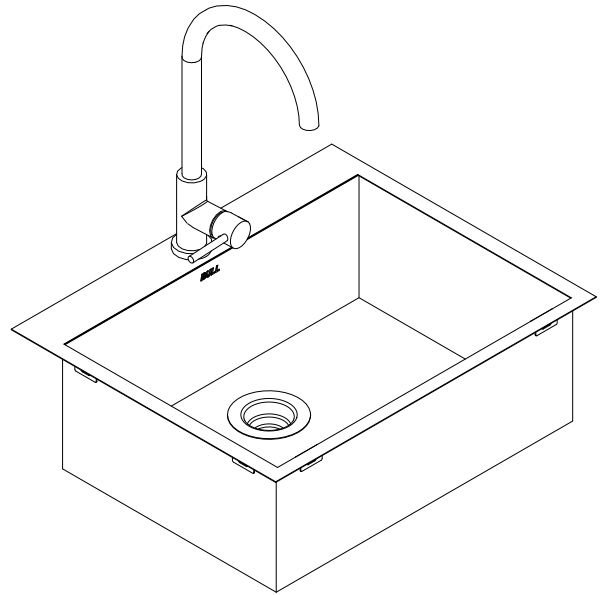

ITEM: #22392CE
 BULL PREMIUM EXTRA
 LARGE SINK (EUROPE)

Top View

Isometric View

Front View

Side View

SEE NOTE #2

SPEC SHEET NOTES:

1. CUTOUT DIMENSIONS 578L X 478D X 210H
2. DRAIN CONNECTION: 40mm
3. SCALE: 1:10 (Printer page scaling none, do not use fit to printable area option)
4. REVISION: 03/2019