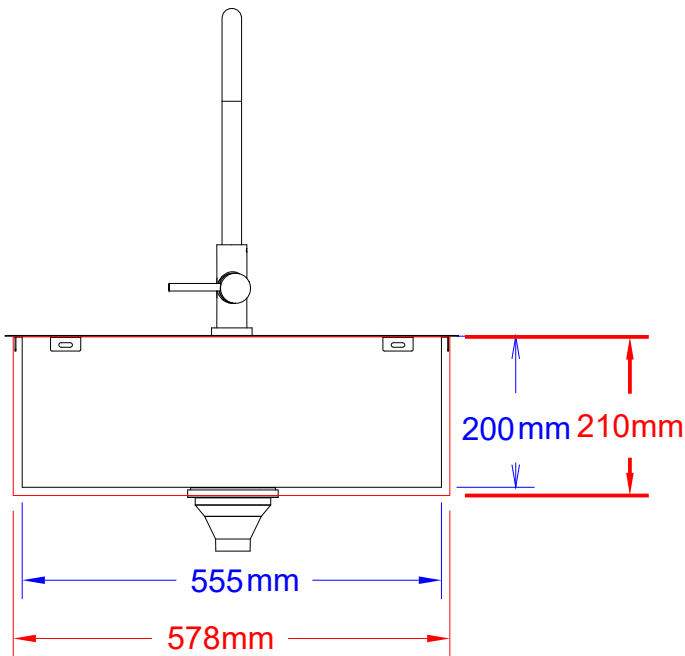

ITEM: #22392CE
 BULL PREMIUM EXTRA
 LARGE SINK (EUROPE)

Top View

Isometric View

Front View

Side View

SEE NOTE #2

SPEC SHEET NOTES:

1. CUTOUT DIMENSIONS 578L X 478D X 210H
2. DRAIN CONNECTION: 40mm
3. SCALE: 1:10 (Printer page scaling none, do not use fit to printable area option)
4. REVISION: 03/2019