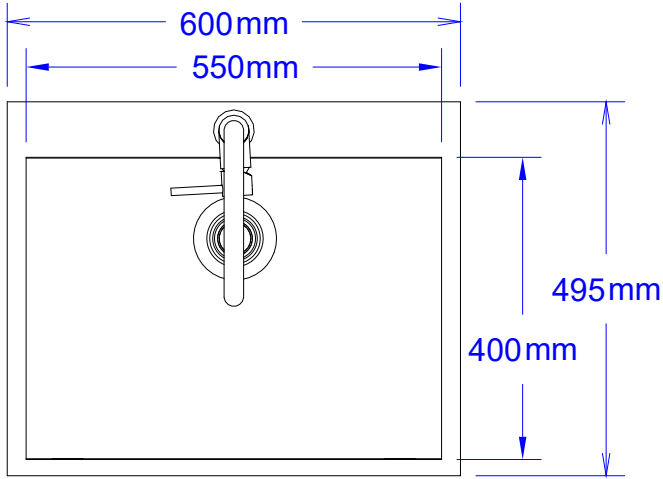

ITEM: #22392CE
 BULL PREMIUM EXTRA
 LARGE SINK (EUROPE)

Top View

Isometric View

Front View

Side View

SEE NOTE #2

SPEC SHEET NOTES:

1. CUTOUT DIMENSIONS 578L X 478D X 210H
2. DRAIN CONNECTION: 40mm
3. SCALE: 1:10 (Printer page scaling none, do not use fit to printable area option)
4. REVISION: 03/2019