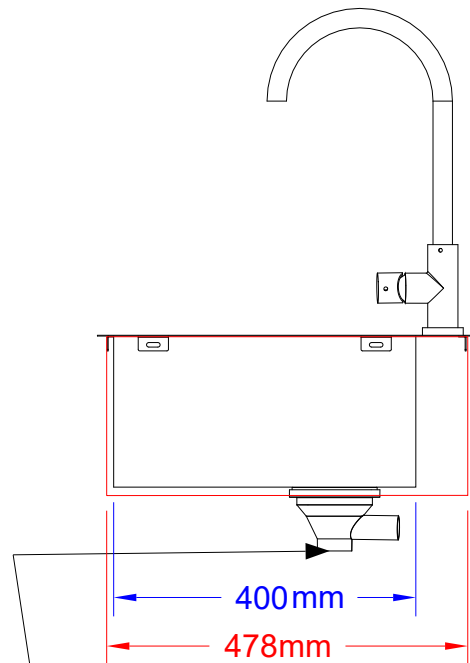

ITEM: #22392CE
 BULL PREMIUM EXTRA
 LARGE SINK (EUROPE)

Top View

Isometric View

Front View

Side View

SEE NOTE #2

SPEC SHEET NOTES:

1. CUTOUT DIMENSIONS 578L X 478D X 210H
2. DRAIN CONNECTION: 40mm
3. SCALE: 1:10 (Printer page scaling none, do not use fit to printable area option)
4. REVISION: 03/2019